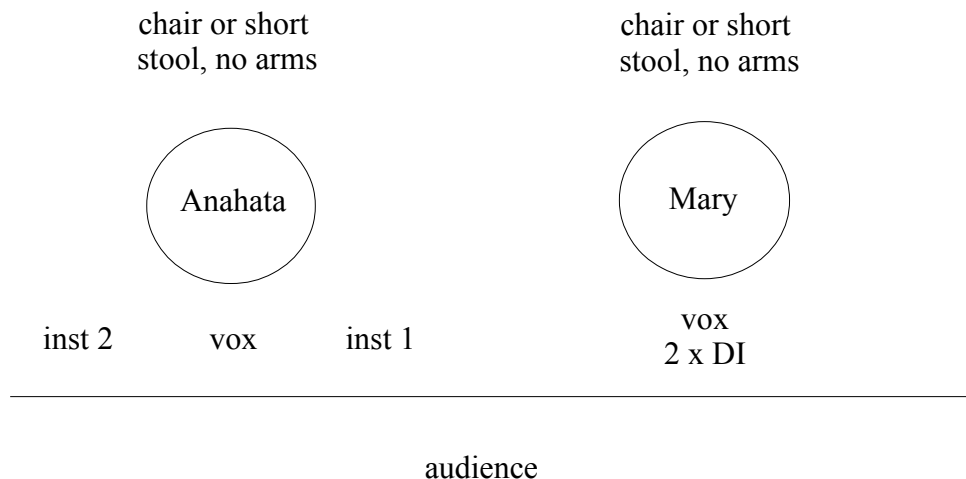

Mary Humphreys and Anahata

Technical Spec

last updated 26/06/17

Channels

Channel	Instruments	Performer
Vocal mic (headset, wired or radio ¹)	Vocals (speech & song)	Mary
DI (provided) ¹	Banjo	
DI (provided) ¹	Concertina	
Instrument mic 1 ²	Cello Melodeon L Concertina L	Anahata
Instrument mic 2 ²	Melodeon R Concertina R	
Vocal mic	Vocals (speech)	

¹ both DI's and radio receiver can tolerate phantom power, but don't require it.

² These two mics should be same type.

Stage Layout

(audience view)

Contact

home: 01535 501017

mobile: 07976 263827 (Anahata) 07773 314168 (Mary)

anahata@treewind.co.uk, mary@maryhumphreys.co.uk

<http://www.maryanahata.co.uk>